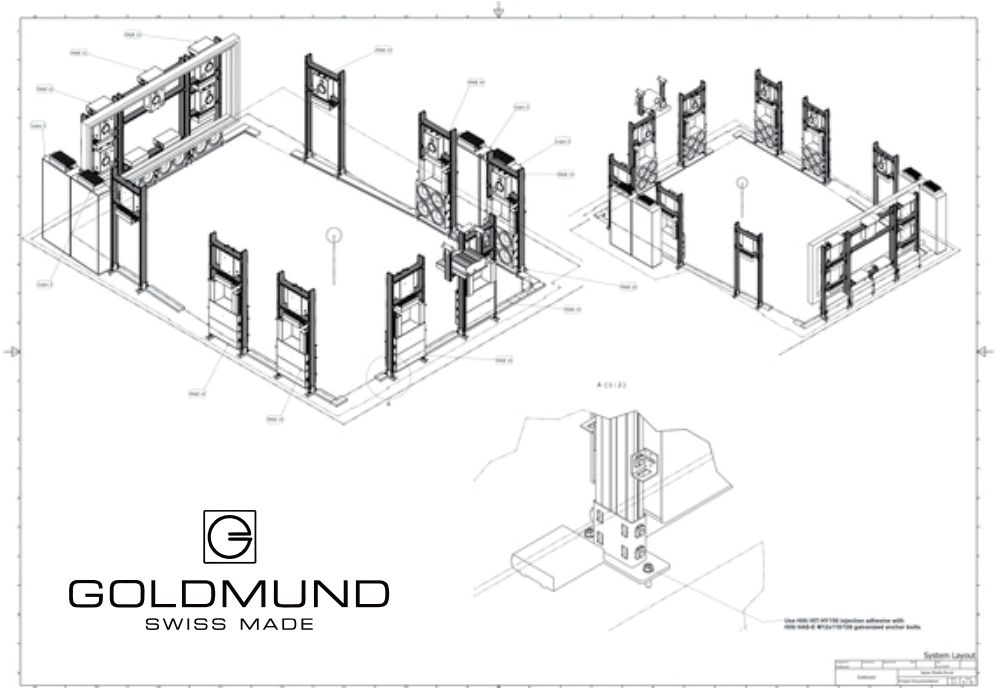

32 CHANNELS OF PURITY.

PROTEUS - LEONARDO

“ the most powerful invention
in audio industry”